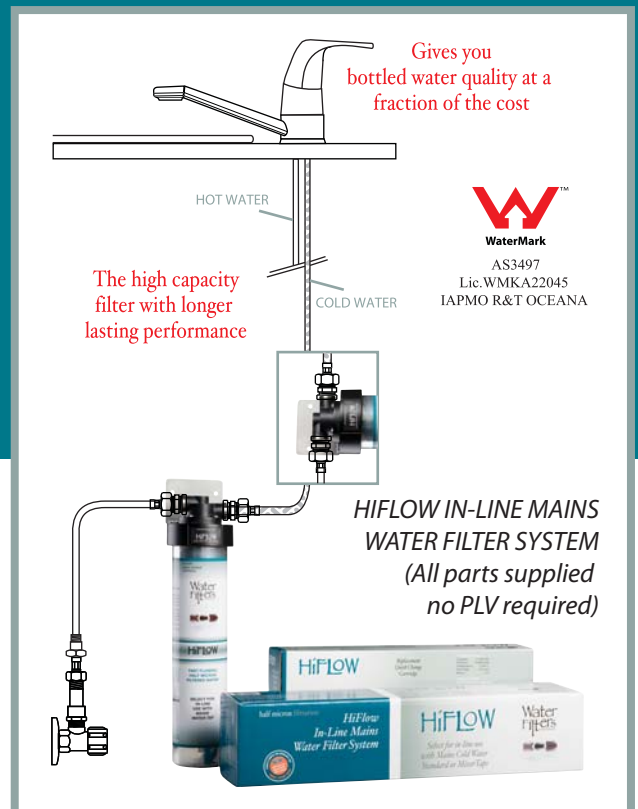

**4 times the flow and 4 times the capacity/volume*
AND ~ there's Simply no Separate Tap**

the **NEW** HiFlow In-Line Mains Water Filter System

The new HiFlow water filter from Water Filters Australia delivers 1/2 micron filtered water at 8.3LPM and provides 11,355 litres annually.

- It's the **NEW** System that easily mounts under the sink (*either horizontally or vertically*)
- HiFlow is plumbed inline to any mixer or standard cold water tap.
- **AND...**HiFlow removes Chlorine, Cysts, Lead and inhibits Limescale buildup.

* compared to other separate tap filter systems

**NOW AVAILABLE AT
ANDREW VANNY
PLUMBING
Ph: 9477 3663
1300 888 741**

Licence number: 165090C

www.andrewvannyplumbing.com.au